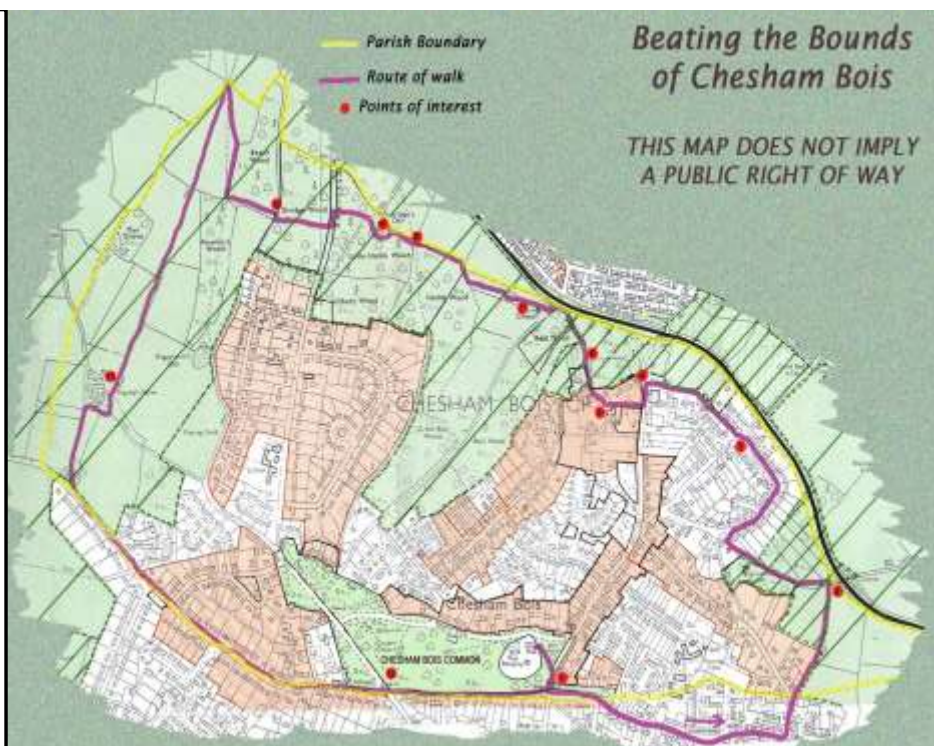

'Beating the Bounds' of Chesham Bois Sunday 22nd May 2022

Departing from the Parish Centre Car Park at 2.00pm

Everyone welcome, including dogs on leads for a conducted walk of approximately 5 miles taking roughly 2 hours to trace the Parish boundary.

The route includes stiles and Jacobs Ladder and is **NOT** suitable for pushchairs.

Refreshments will be available after the walk at the Parish Centre.

'Beating the Bounds': Villagers would historically walk the boundaries of their parish. In doing so they would reaffirm the extent of their territory, their knowledge of the land and its markers, passing down knowledge to younger generations.